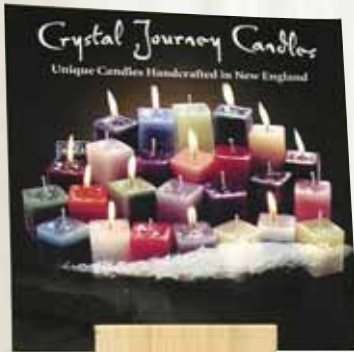

Nature's Mist
V004